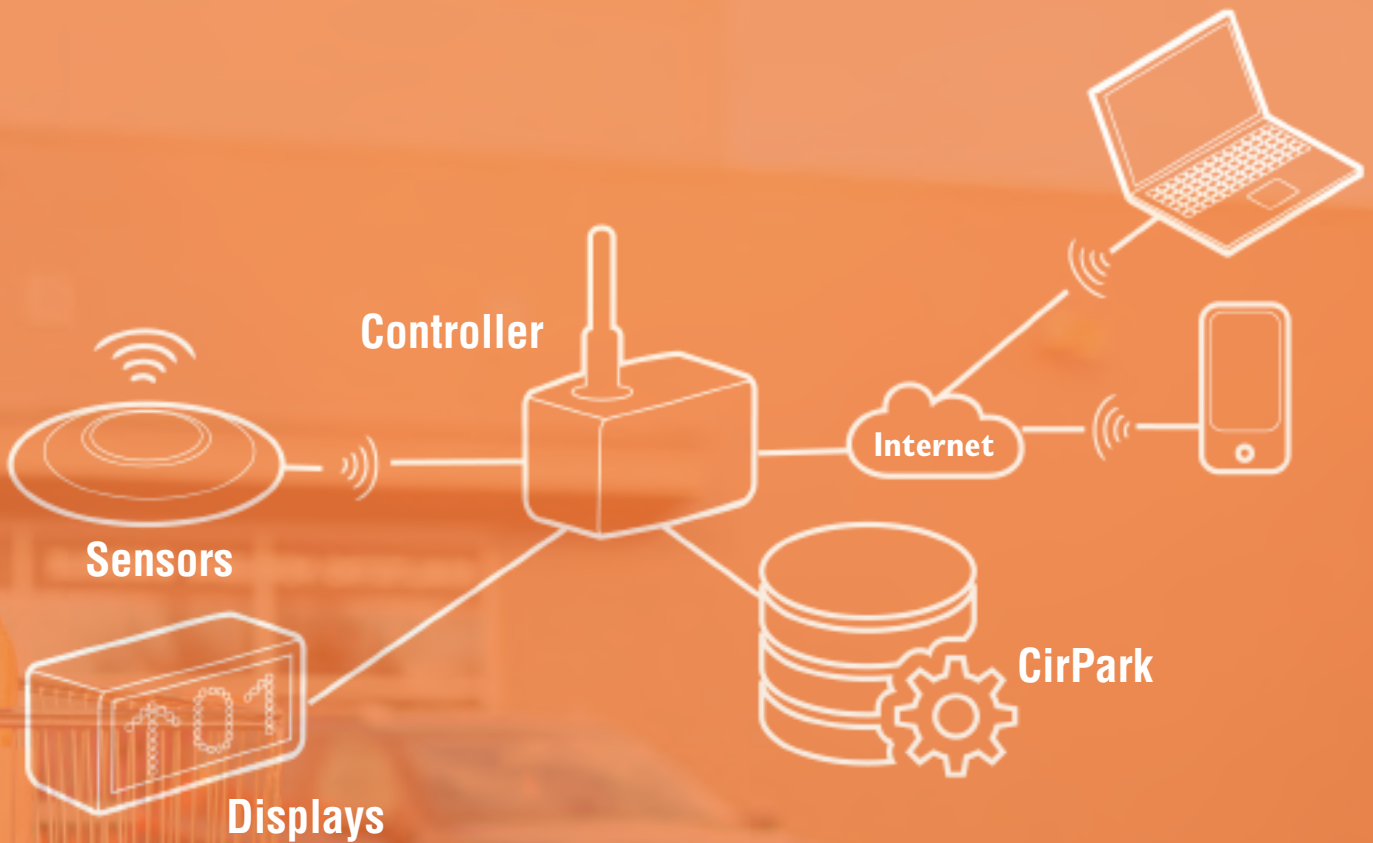

Workflow

How it works ?

Features

- + *Redundancy Wireless System.*
- + *Dynamically Sensor's List Management.*
- + *Up to 95% of reliability under low levels of magnetic noise.*
- + *Automatic Environment Learning Process.*
- + *Automatic filter of environmental noise.*
- + *Magnetic Relay Wake-Up.*
- + *RFID configuration transmission.*
- + *Modularly RF bandwidth & velocity for long distance's coverage.*